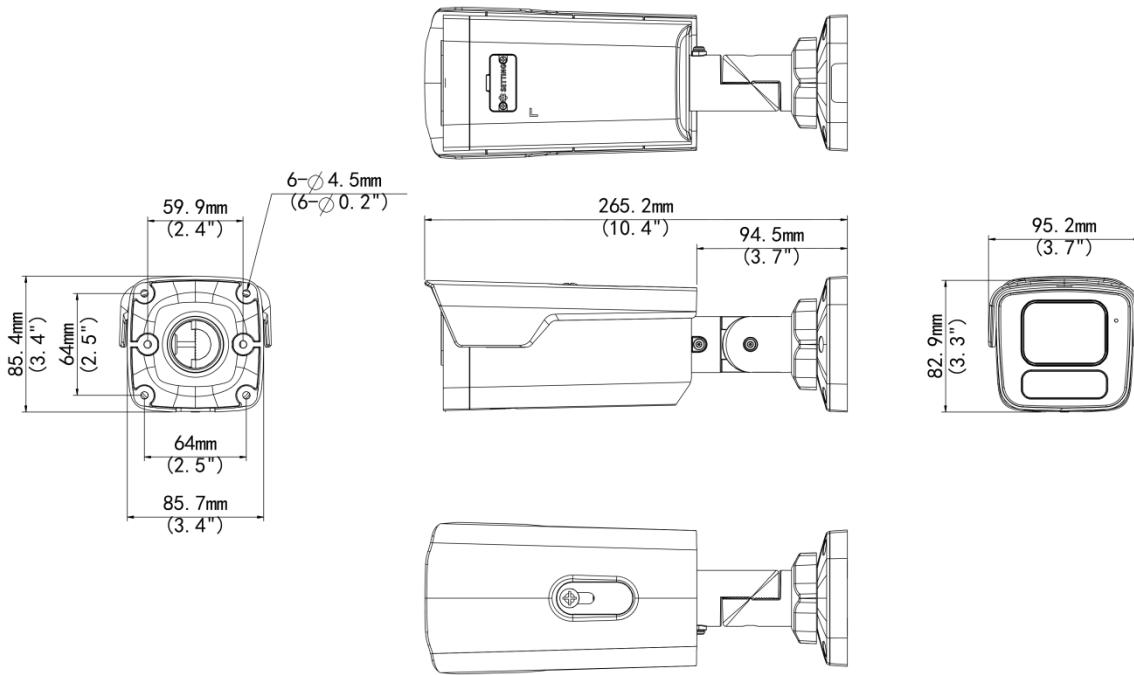

## Technical Specification

Camera	
Max Resolution	8 MP
Sensor	1/1.2" CMOS
Min. Illumination	Color: 0.0003 Lux (F1.0, AGC ON)
Shutter	Auto/Manual, 1 to 1/100000 s
Adjustment Angle	Pan: 0° to 360°, Tilt: 0° to 90°, Rotate: 0° to 360°
S/N	>56 dB
WDR	130 dB
Lens	
Focal Length	2.8 mm
Iris Type	Fixed
Iris	F1.0
Field of View (H)	105.0°
Field of View (V)	56.1°
Field of View (D)	121.0°
Lens Type	Fixed
DORI	
DORI Distance (Lens)	2.8 mm
DORI Distance (Detect)	43.4 m (142.4 ft.)
DORI Distance (Observe)	17.4 m (57.1 ft.)
DORI Distance (Recognize)	8.7 m (28.5 ft.)
DORI Distance (Identify)	4.3 m (14.1 ft.)
Illuminator	
Supplemental Light	Warm light
Illumination Distance (Warm Light)	40 m (131.2 ft.)
Light On/Off Control	Auto/Manual
Video	
Video Compression	Ultra 265, H.265, H.264, MJPEG
H.264 Code Profile	Baseline profile, Main profile, High profile
Frame Rate-Main Stream	8 MP (3840 × 2160), max. 30 fps; 5.3 MP (3072 × 1728), max. 30 fps; 3.6 MP (2560 × 1440), max. 30 fps; 1080P (1920 × 1080), max. 30 fps; 720P (1280 × 720), max. 30 fps;
Frame Rate-Sub Stream	1080P (1920 × 1080), max. 30 fps; 720P (1280 × 720), max. 30 fps; D1 (720 × 576), max. 30 fps; 640 × 360, max. 30 fps; 2CIF (704 × 288), max. 30 fps; CIF (352 × 288), max. 30 fps
Frame Rate-Third Stream	D1 (720 × 576), max. 30 fps; 640 × 360, max. 30 fps; 2CIF (704 × 288), max. 30 fps; CIF (352 × 288), max. 30 fps;
Video Bit Rate	128 Kbps to 16 Mbps

## Dimensions