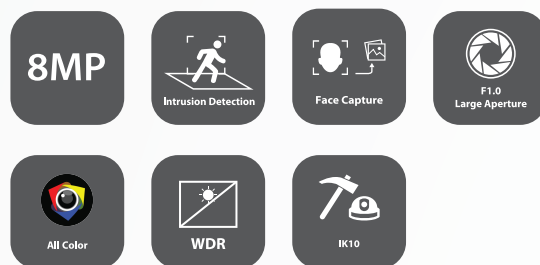

## Features

- High quality image with 8 MP, 1/1.2" CMOS sensor
- 8 MP (3840 × 2160)@30/25 fps; 5.3 MP (3072 × 1728)@30/25 fps; 3.6 MP (2560 × 1440)@30/25 fps; 1080P (1920 × 1080)@30/25fps; 720P (1280 × 720), max. 30/25 fps
- Ultra 265, H.265, H.264, MJPEG
- All Color with Wise-ISP technology ensures 24-hour full-color images
- Intelligent perimeter protection, including cross line, intrusion, enter area, leave area detection
- Based on target classification, smart intrusion prevention significantly reduces false alarm caused by leaves, birds and lights, accurately focusing on human, motor vehicle and non-motor vehicle
- Intelligent people flow counting and crowd density monitoring
- Smart intrusion prevention with color retrieval
- ASM (auto scene match)
- 130 dB true WDR technology enables clear image in strong light scene
- Supports 9:16 corridor mode
- Alarm I/O: 1/1, audio I/O: 1/1, built-in mic
- White light, up to 40 m (131.2 ft) warm light distance
- MicroSD, up to 512 GB
- Supports NEMA 4X, IK10 vandal resistant and IP67 protection