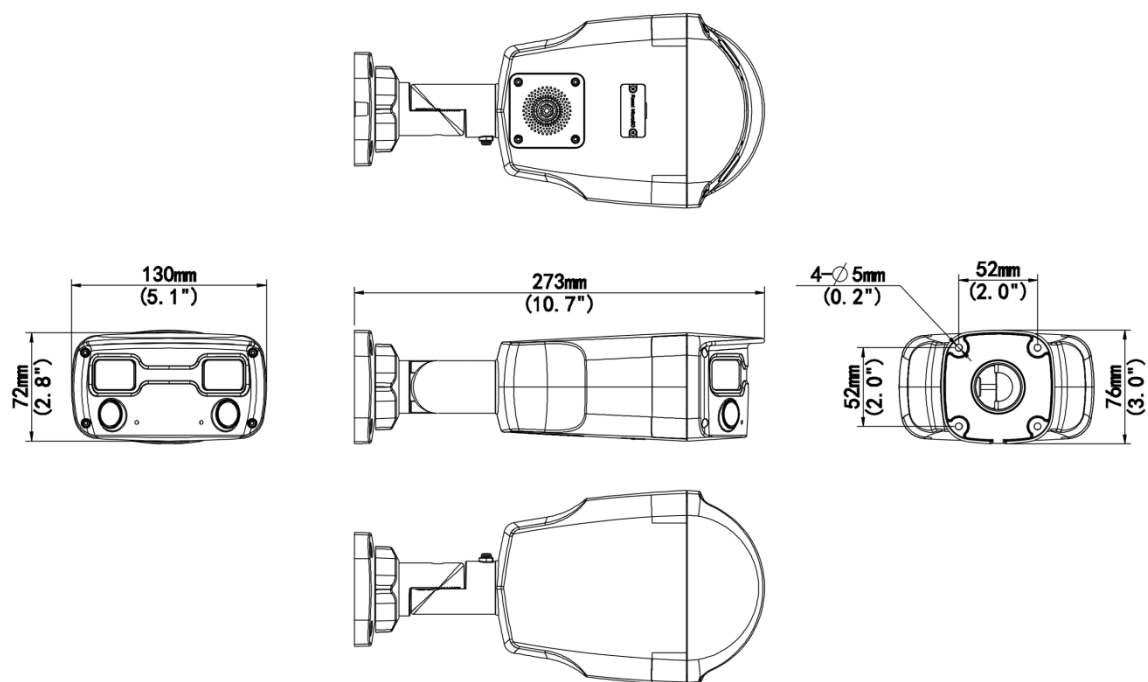

TDOBIM830LP

Dimensions

Accessories

TR-A01-IN

NPT 3/4" Waterproof Cable Gland