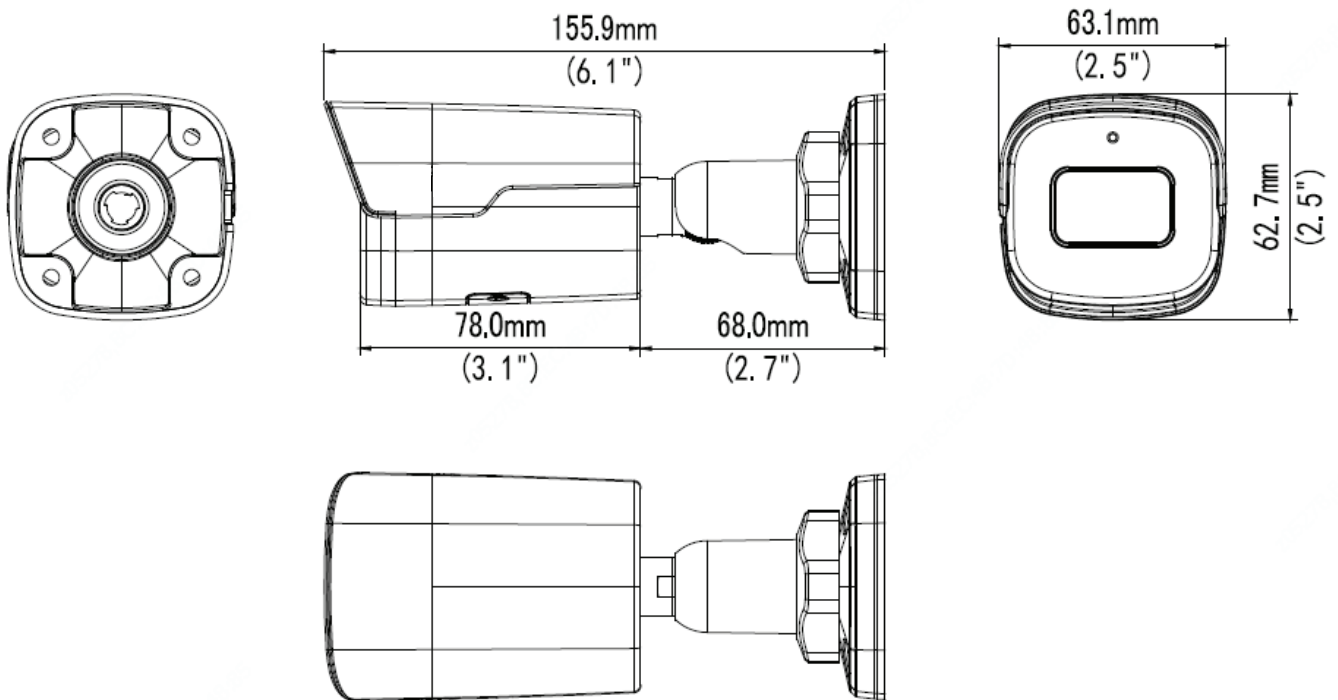

### Features

- High quality image with 8 MP, 1/2.8" CMOS sensor
- 8 MP (3840 × 2160)@20 fps; 5 MP (3072 × 1728)@30/25 fps; 4 MP (2560 × 1440)@30/25 fps; 1080P (1920 × 1080)@30/25 fps
- Ultra 265, H.265, H.264, MJPEG
- 120 dB true WDR technology enables clear image in strong light scene
- Supports 9:16 corridor mode
- Built-in mic
- Smart IR, up to 50 m (164.0 ft.) IR distance
- MicroSD, up to 512 GB
- IP67 protection
- Supports PoE power supply
- 3-axis

## Dimensions