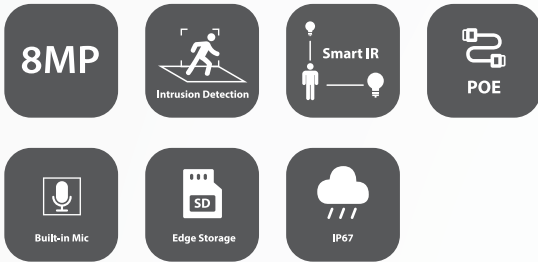

### Features

- High quality image with 8 MP, 1/2.8" CMOS sensor
- 8 MP (3840 × 2160)@20 fps; 5 MP (3072 × 1728)@30/25 fps; 4 MP (2560 × 1440)@30/25 fps; 1080P (1920 × 1080)@30/25 fps
- Ultra 265, H.265, H.264, MJPEG
- 120 dB true WDR technology enables clear image in strong light scene
- Supports 9:16 corridor mode
- Built-in mic
- Smart IR, up to 50 m (164.0 ft.) IR distance
- MicroSD, up to 512 GB
- IP67 protection
- Supports PoE power supply
- 3-axis