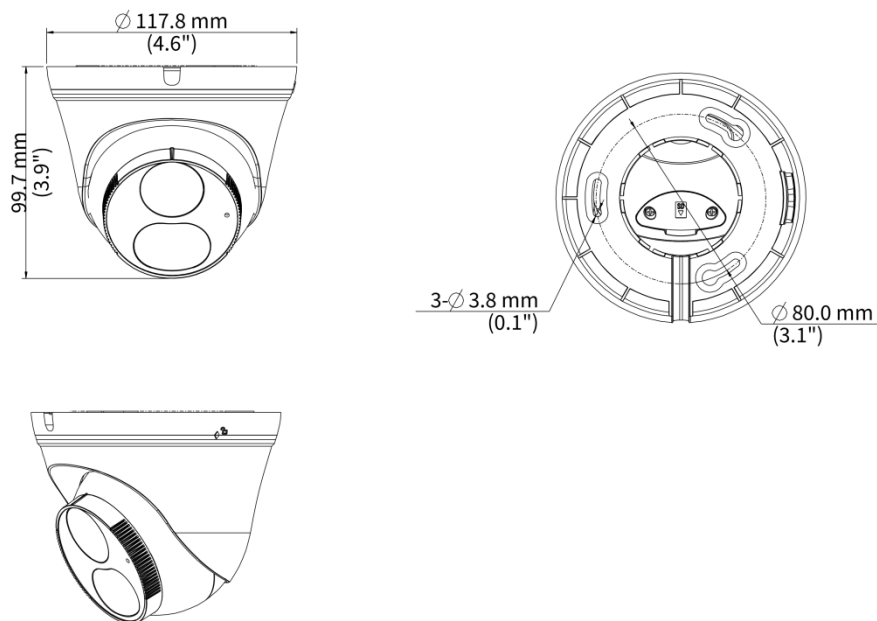

TDOEIM430LIR2-A

EMC	CE-EMC (EN 55032, EN 61000-3-3, EN IEC 61000-3-2, EN 50130) FCC (FCC 47 CFR part15 B)
Safety	CE LVD (EN 62368-1) UL/CUL (UL 62368-1, CAN/CSA C22.2 No. 62368-1)
Environment	CE-RoHS (2011/65/EU;(EU)2015/863); WEEE (2012/19/EU);
Protection	IP67 (IEC 60529)
General	
Power	DC 12V±25%, PoE (IEEE 802.3af)
Power Consumption	Max 2.8W
Power Interface	Ø5.5 mm coaxial power plug
Dimensions	Ø118 x 98mm (Ø4.6" x 3.9") (Ø x H)
Weight	0.29kg (0.64lb)
Material	Metal + Plastic
Working Environment	-30 to 60 (-22 to 140), Humidity: ≤ 95% RH (non-condensing)
Storage Environment	-30 to 60 (-22 to 140), Humidity: ≤ 95% RH (non-condensing)
Surge Protection	4 KV
Reset Button	N/A
Web Client Language	4 Languages: English, Russian, Spanish, Vietnamese

Dimensions