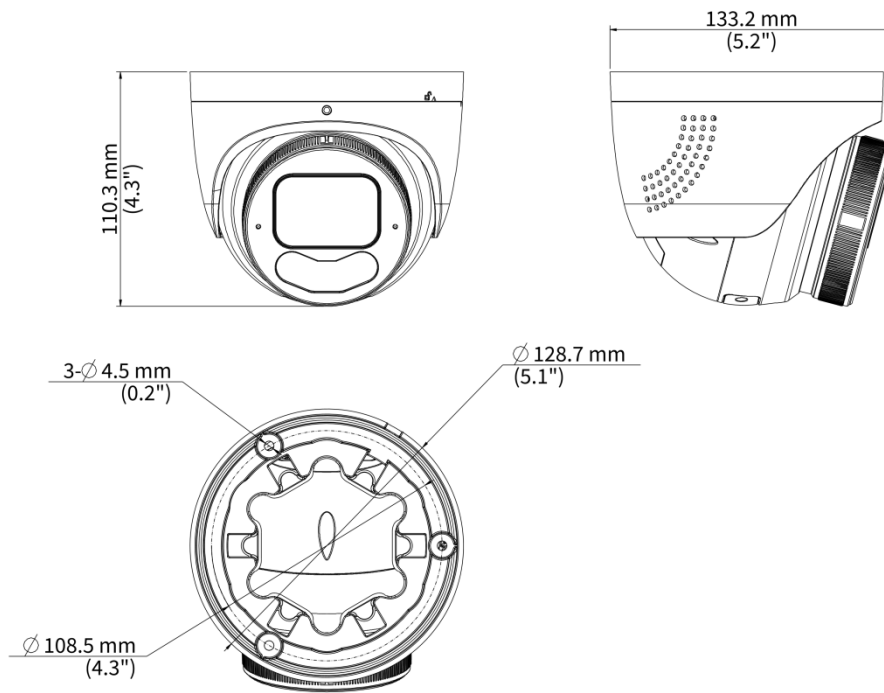

## Specifications

Model	
Camera	
Max Resolution	4 MP
Sensor	1/1.8" CMOS
Min. Illumination	Color: 0.0003 Lux (F1.0, AGC ON)
Day/Night	IR-cut filter with auto switch (ICR)
Shutter	Auto/Manual, 1 to 1/100000 s
Adjustment Angle	Pan: 0° to 360°, Tilt: 0° to 75°, Rotate: 0° to 360°
S/N	> 56 dB
WDR	130 dB
Lens	
Focal Length	2.8 mm
Iris Type	Fixed
Iris	F1.0
Field of View (H)	111.0°
Field of View (V)	61.4°
Field of View (D)	133.0°
Lens Type	Fixed
DORI	
DORI Distance (Lens)	2.8 mm
DORI Distance (Detect)	43.4 m (142.4 ft.)
DORI Distance (Observe)	17.4 m (57.1 ft.)
DORI Distance (Recognize)	8.7 m (28.5 ft.)
DORI Distance (Identify)	4.3 m (14.1 ft.)
Illuminator	
Supplemental Light	Dual light
Illumination Distance (IR)	30 m (98.4 ft.)
Illumination Distance (Warm Light)	30 m (98.4 ft.)
IR On/Off Control	Auto/Manual
Wavelength	850 nm
Light On/Off Control	Auto/Manual
Video	
Video Compression	Ultra 265, H.265, H.264, MJPEG
H.264 Code Profile	Baseline profile, Main profile, High profile
Frame Rate-Main Stream	4 MP (2688 × 1520), max. 30 fps; 4 MP (2560 × 1440), max. 30 fps; 3 MP (2304 × 1296), max. 30 fps; 1080P (1920 × 1080), max. 30 fps; 720P (1280 × 720), max. 30 fps;
Frame Rate-Sub Stream	1080P (1920 × 1080), max. 30 fps; 720P (1280 × 720), max. 30 fps; D1 (720 × 576), max. 30 fps; 640 × 360, max. 30 fps; 2CIF (704 × 288), max. 30 fps; CIF (352 × 288), max. 30 fps

## Dimensions