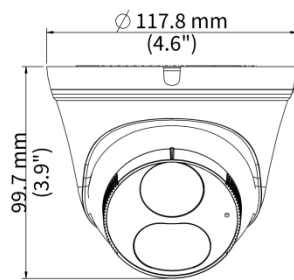

TDOEIM430LIR2A-B

EMC	CE-EMC (EN 55032, EN 61000-3-3, EN IEC 61000-3-2, EN 50130) FCC (FCC 47 CFR part15 B)
Safety	CE LVD (EN 62368-1) UL/CUL (UL 62368-1, CAN/CSA C22.2 No. 62368-1)
Environment	CE-RoHS (2011/65/EU;(EU)2015/863); WEEE (2012/19/EU);
Protection	IP67 (IEC 60529)
General	
Power	DC 12V±25%, PoE (IEEE 802.3af)
Power Consumption	Max 2.8W
Power Interface	Ø5.5 mm coaxial power plug
Dimensions	Ø118 x 98mm (Ø4.6" x 3.9") (Ø x H)
Weight	0.29kg (0.64lb)
Material	Metal + Plastic
Working Environment	-30 to 60 (-22 to 140), Humidity: ≤ 95% RH (non-condensing)
Storage Environment	-30 to 60 (-22 to 140), Humidity: ≤ 95% RH (non-condensing)
Surge Protection	4 KV
Reset Button	N/A
Web Client Language	4 Languages: English, Russian, Spanish, Vietnamese

Dimensions