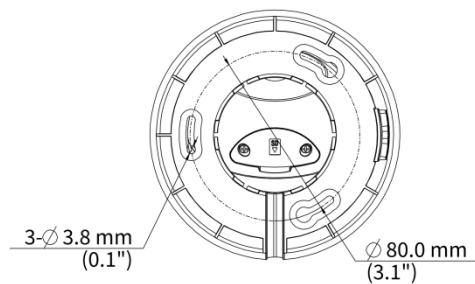

TDOEIM430LIR2A-B

EMC	CE-EMC (EN 55032, EN 61000-3-3, EN IEC 61000-3-2, EN 50130) FCC (FCC 47 CFR part15 B)
Safety	CE LVD (EN 62368-1) UL/CUL (UL 62368-1, CAN/CSA C22.2 No. 62368-1)
Environment	CE-RoHS (2011/65/EU;(EU)2015/863); WEEE (2012/19/EU);
Protection	IP67 (IEC 60529)
General	
Power	DC 12V±25%, PoE (IEEE 802.3af)
Power Consumption	Max 2.8W
Power Interface	Ø5.5 mm coaxial power plug
Dimensions	Ø118 x 98mm (Ø4.6" x 3.9") (Ø x H)
Weight	0.29kg (0.64lb)
Material	Metal + Plastic
Working Environment	-30 to 60 (-22 to 140), Humidity: ≤ 95% RH (non-condensing)
Storage Environment	-30 to 60 (-22 to 140), Humidity: ≤ 95% RH (non-condensing)
Surge Protection	4 KV
Reset Button	N/A
Web Client Language	4 Languages: English, Russian, Spanish, Vietnamese

Dimensions