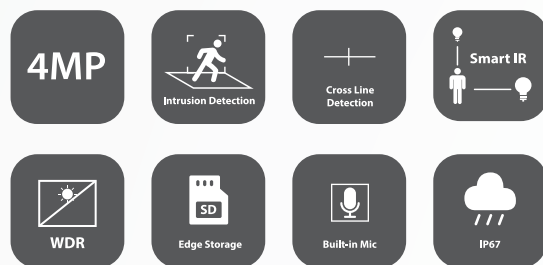

TECHNICAL PRODUCT SHEET

TDOEIM440MA

4MP HD IR VF Eyeball Network Camera

Features

- High quality image with 4MP, 1/3" CMOS sensor
- 4MP (2688 × 1520)@25/20 fps; 4MP (2560 × 1440)@25/20 fps; 3MP (2304 × 1296)@30/25 fps; 2MP (1920 × 1080)@30/25 fps
- Ultra 265, H.265, H.264, MJPEG
- 120 dB true WDR technology enables clear image in strong light scene
- Support 9:16 Corridor Mode
- Smart IR, up to 40 m (131 ft) IR distance
- Supports up to 512 GB Micro SD Card
- IP67 protection
- Support PoE power supply
- 3-Axis