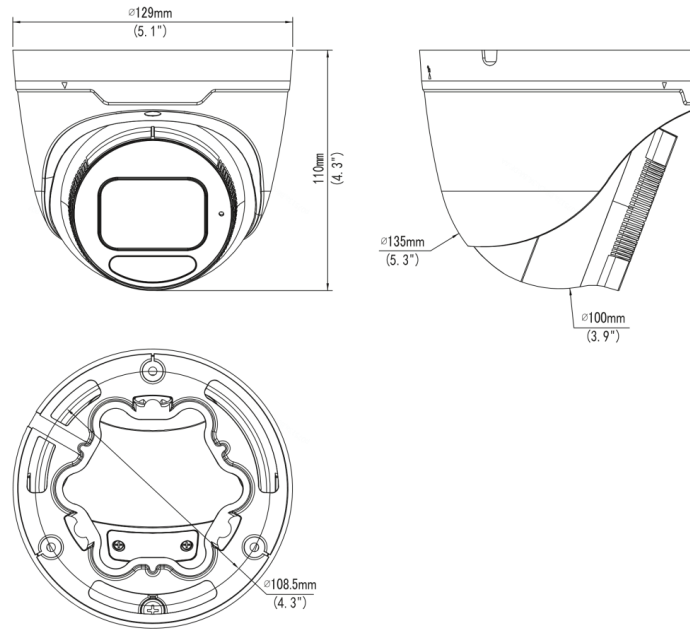

TDOEIM440MA

Dimensions

Accessories

TR-JB03-H-IN

Junction Box for Metal Turret
Camera(Support wiring from behind)

TR-JB07/WM03-F-IN

Wall Mounting Assembling Bracket with
Back Hole for 3 Inch Hemisphere

TR-WM03-B-IN

Wall Mounting Assembling Bracket for 3
Inch Hemisphere

TR-A01-IN

NPT 3/4" Waterproof Cable Gland

TR-UP06-IN

Universal Pole Mounting Bracket

TR-UC08-C

Bullet&Dome Corner Mounting Bracket

TR-SE24-IN

Dome Pendant Mounting Pole 200mm

TR-SE24-A-IN

Dome Pendant Mounting Pole 500mm

TR-CM24-IN

Dome Pendant Mounting Bracket(Indoor)