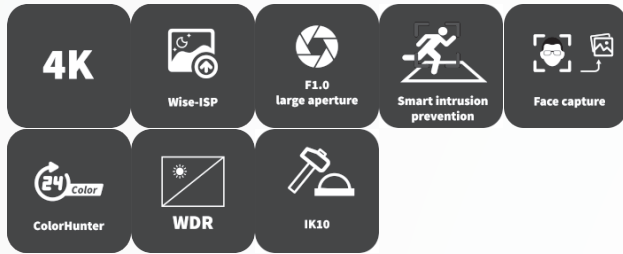

TECHNICAL PRODUCT SHEET

TD0EIM830L2A-AI+

8MP HD All Color with Wise-ISP Fixed Turret Network Camera

Features

- High quality image with 8 MP, 1/1.2" CMOS sensor
- 8 MP (3840 × 2160)@30/25 fps; 5.3 MP (3072 × 1728)@30/25 fps; 3.6 MP (2560 × 1440)@30/25 fps; 1080P (1920 × 1080)@30/25 fps; 720P (1280 × 720), max. 30/25 fps
- Ultra 265, H.265, H.264, MJPEG
- All color with Wise-ISP technology ensures 24-hour full-color images
- Intelligent perimeter protection, including cross line, intrusion, enter area, leave area detection
- Based on target classification, smart intrusion prevention significantly reduces false alarm caused by leaves, birds and lights, accurately focusing on human, motor vehicle and non-motor vehicle
- Intelligent people flow counting and crowd density monitoring
- Smart intrusion prevention with color retrieval
- ASM (auto scene match)
- 130 dB true WDR technology enables clear image in strong light scene
- Supports 9:16 corridor mode
- Alarm I/O: 1/1, audio I/O: 1/1, built-in mic
- White light, up to 30 m (98.4 ft) warm light distance
- MicroSD, up to 512 GB
- Supports NEMA 4X, IK10 vandal resistant and IP67 protection