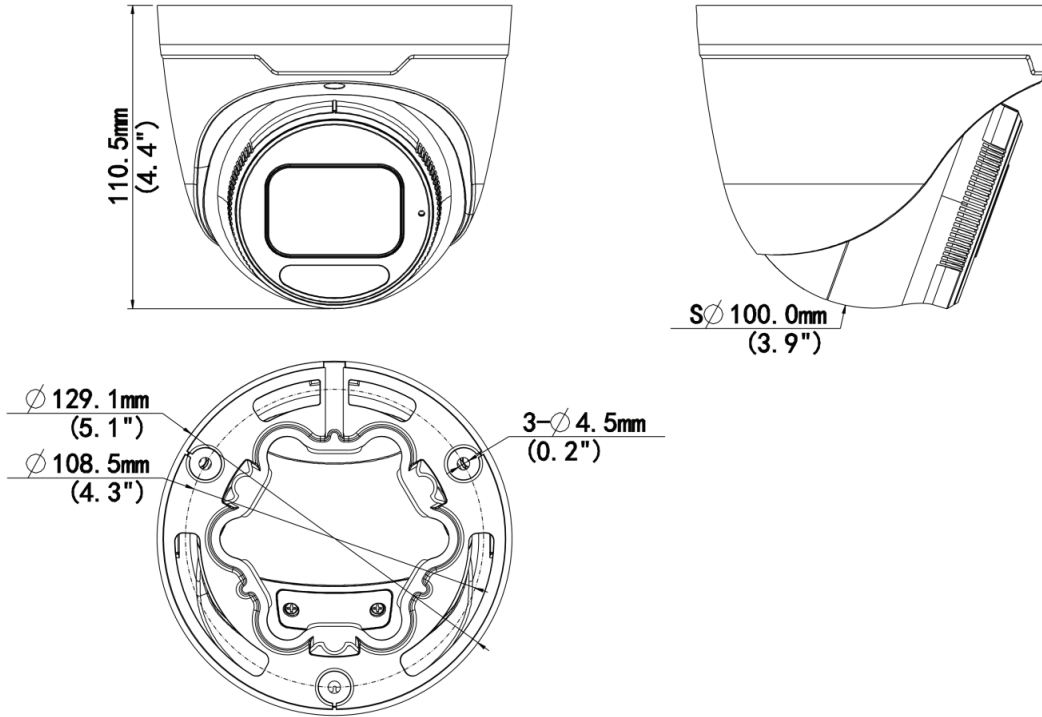

Dimensions

Accessories

TR-JB03-H-IN-V2
Junction Box for Metal Turret Camera(Support wiring from behind)

TR-A01-IN
NPT 3/4" Waterproof Cable Gland

TR-SE24-IN
Dome Pendant Mounting Pole 200mm

TR-SE24-A-IN
Dome Pendant Mounting Pole 500mm

TR-CM24-IN
Dome Pendant Mounting Bracket(Indoor)

TR-UC08-C-V2
Bullet&Dome Corner Mounting Bracket