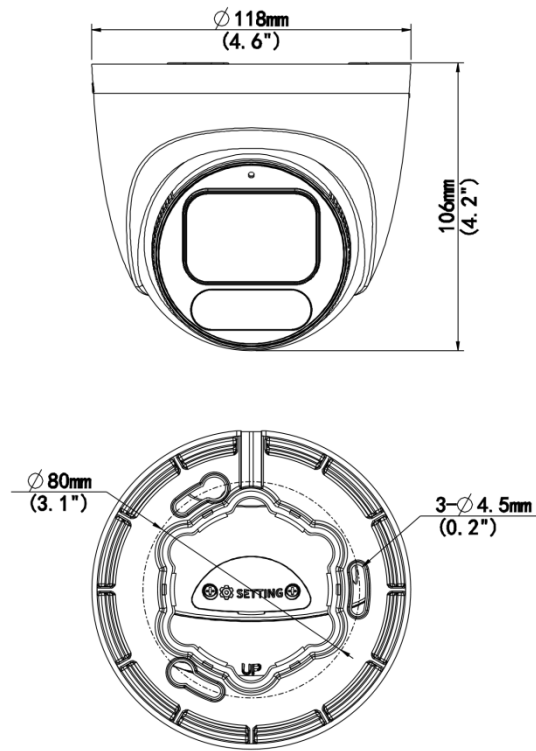

TDOEIM830L2A-AI

Dimensions

Accessories

TR-UP06-IN
Universal Pole Mounting Bracket

TR-A01-IN
NPT 3/4" Waterproof Cable Gland

TR-JB03-I-IN
Junction Box for Plastic Turret
Camera(Support wiring from behind)

TR-JB07/WM03-G-IN
Wall Mounting Assembling Bracket For 32
Fix-dome&Mini Fix-dome&Plastic Turret
Camera